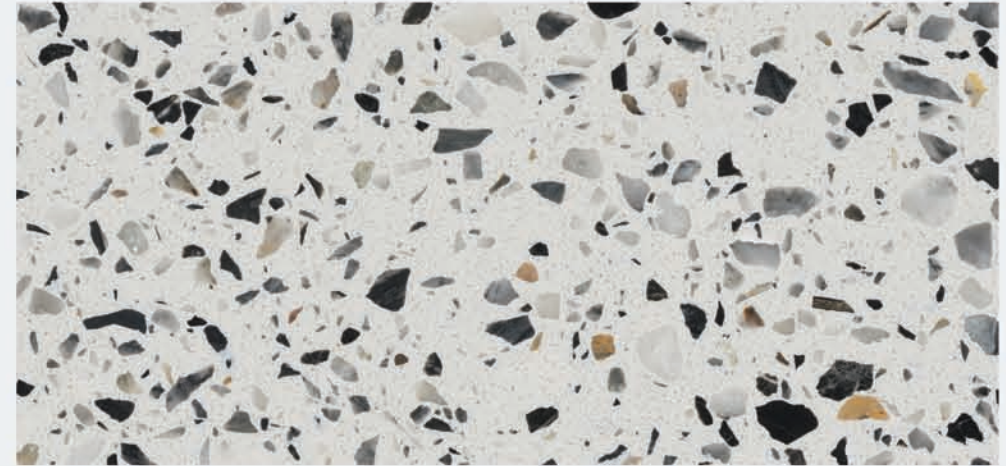

Palladiana & Venatian (Series 7)

Hudson Sky