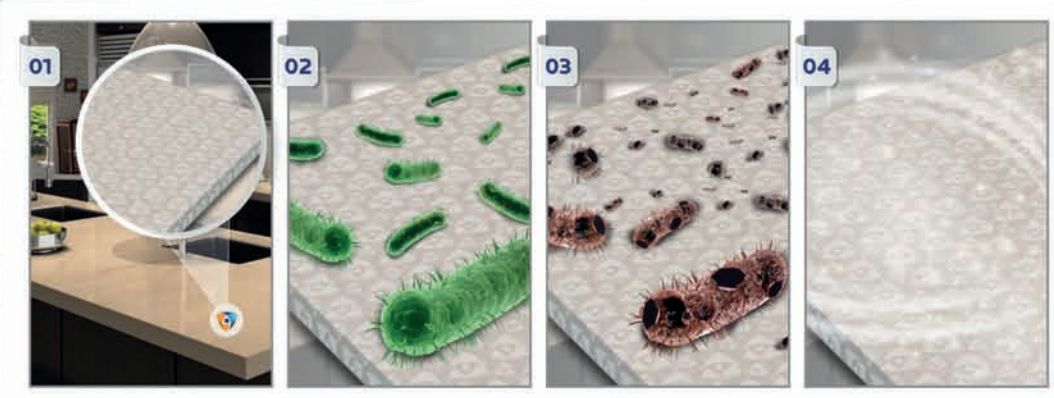

Protect your kitchen counters from damaging bacterial growth.

It doubles in number every 20 minutes.

Application Areas

HOSPITAL FLOORINGS

WALL CLADDING

KITCHEN COUNTER TOPS

VANITY TOP

CLINICS

LIFT LOBBY CLADDING

TOILETS

How does the technology work?

TECHNOLOGY INTEGRATION

SURFACE CONTAMINATION

TECHNOLOGY AT WORK

A CLEANER SURFACE

Microban seamlessly integrates the beauty of marble to provide protection from up to 99.99% of bacterial growth, delivering an added surface cleanliness and peace of mind.