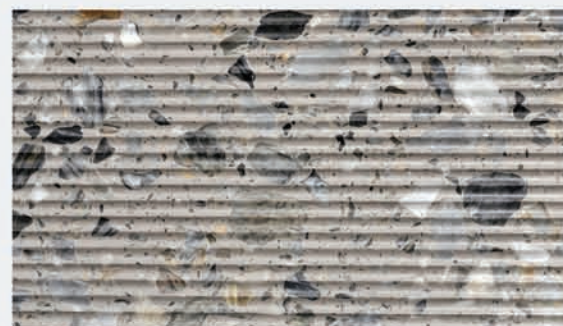

DISCOVER THE ART OF "FLUTING" ON TERRAZZO

Through technology, explore the world of fluting- by adding shallow grooves that run across, creating a pleasing play of light. Add texture to your living space and make them elegant & timeless.

FLUTING ON TERRAZZO

Gold Dust - Fluting

Exotic Green - Fluting

Imperiale - Fluting

FLUTING ON TERRAZZO

Deluxe white - Fluting

Docks Grey - Fluting

Ceppo - Fluting