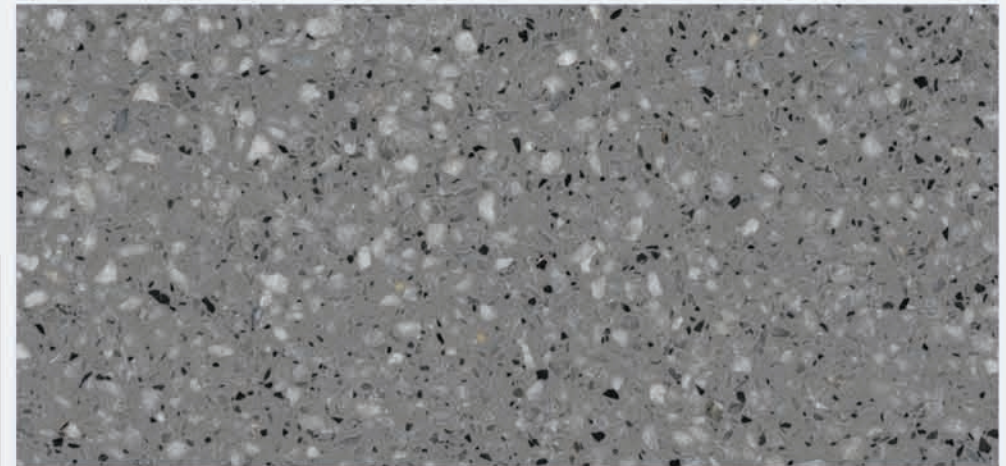

Palladiana & Venatian (Series 7)

Greta Grey