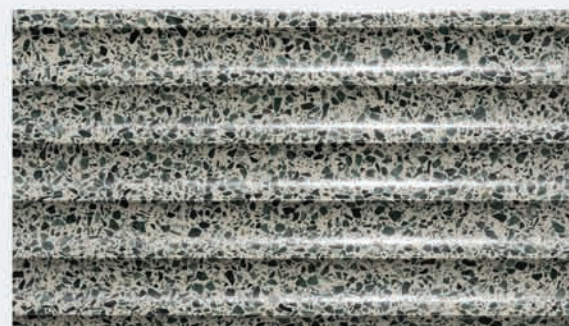

Silver Rock

FINISHES AVAILABLE

Distress

Honed

River Wash

Urban

Leather

THE CANVAS.
THE TECHNOLOGY.
THE CREATION.

DISCOVER THE ART OF "FLUTING" ON TERRAZZO

Through technology, explore the world of fluting- by adding shallow grooves that run across, creating a pleasing play of light. Add texture to your living space and make them elegant & timeless.

FLUTING ON TERRAZZO

Gold Dust - Fluting

Exotic Green - Fluting

Imperiale - Fluting

FLUTING ON TERRAZZO

Deluxe white - Fluting

Docks Grey - Fluting

Ceppo - Fluting