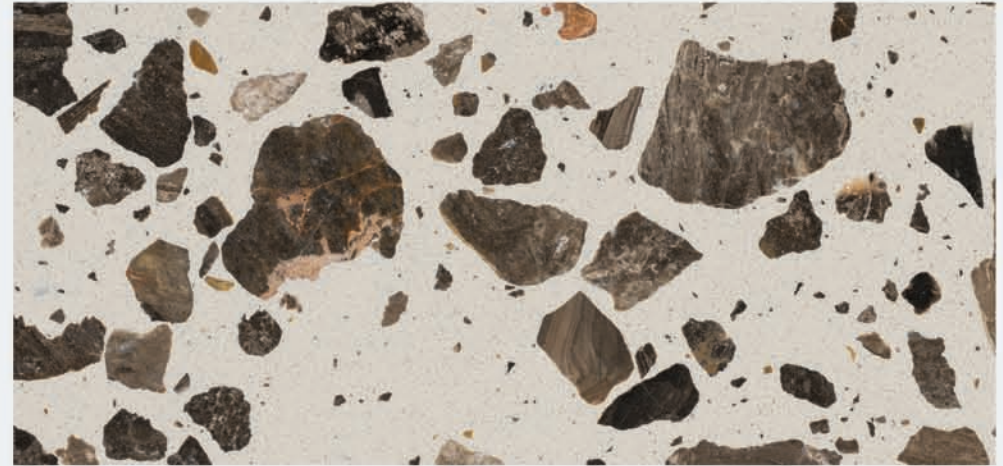

Trendy Grey

Elite

Anything but ordinary, the 'Elite' Collection is made for those with an exquisite taste. A class mix of big and small mosaic patterns to create a perfect art piece in each slab. Give your living spaces an impactful, extraordinary touch that promises to steal the show.

Elite (Series 8)

Elio

Elite (Series 8)

New Deluxe White

Exotic Green

Elite (Series 8)

Supreme Brown

Savanna