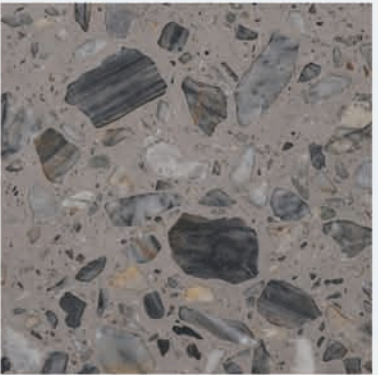

Silver Rock

FINISHES AVAILABLE

Distress

Honed

River Wash

Urban

Leather

THE CANVAS.
THE TECHNOLOGY.
THE CREATION.

FLUTING ON TERRAZZO

Gold Dust - Fluting

Exotic Green - Fluting

Imperiale - Fluting

FLUTING ON TERRAZZO

Deluxe white - Fluting

Docks Grey - Fluting

Ceppo - Fluting